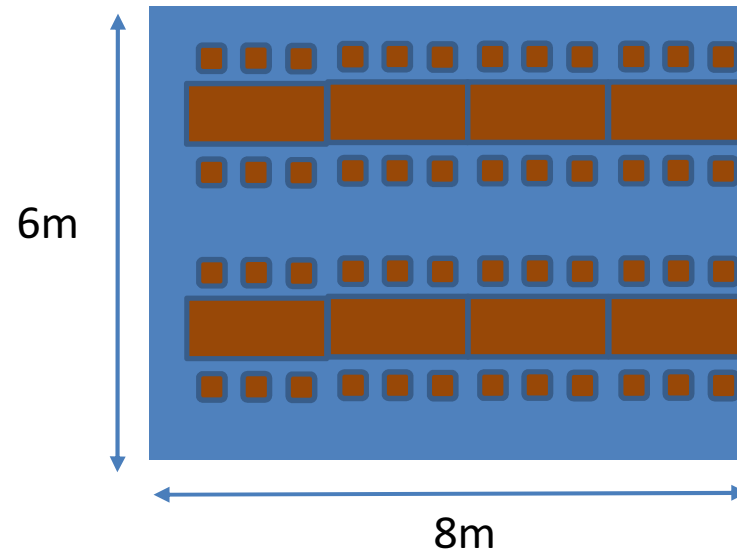

8m x 6m marquee – 30 to 55 guests

5 x 5ft round table,  
8-10 seats per table

8 x 6ft trestle table,  
6 seats per table

4 x 5ft round table,  
8-10 seats per table

8 x 6ft trestle table,  
6 seats per table