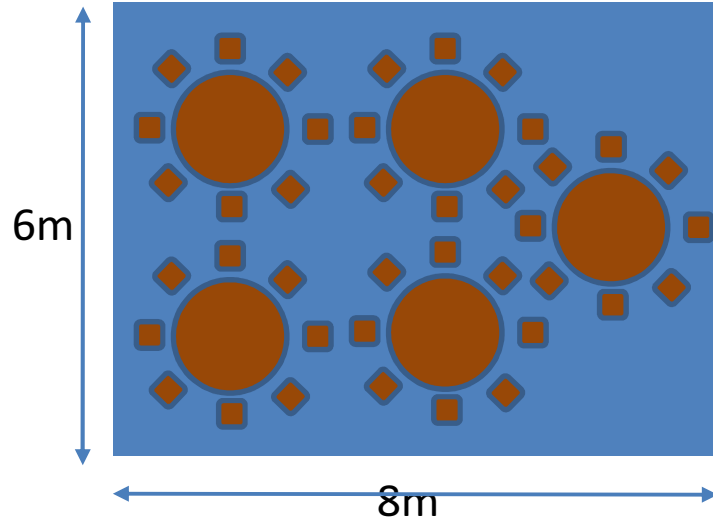

8m x 6m marquee – 30 to 55 guests

5 x 5ft round table,  
8-10 seats per table

8 x 6ft trestle table,  
6 seats per table

4 x 5ft round table,  
8-10 seats per table

8 x 6ft trestle table,  
6 seats per table