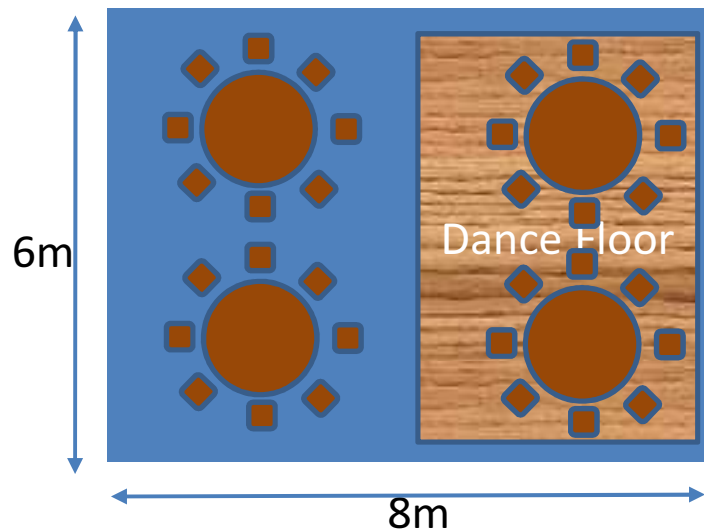

8m x 6m marquee – 30 to 55 guests

5 x 5ft round table,  
8-10 seats per table

8 x 6ft trestle table,  
6 seats per table

4 x 5ft round table,  
8-10 seats per table

8 x 6ft trestle table,  
6 seats per table