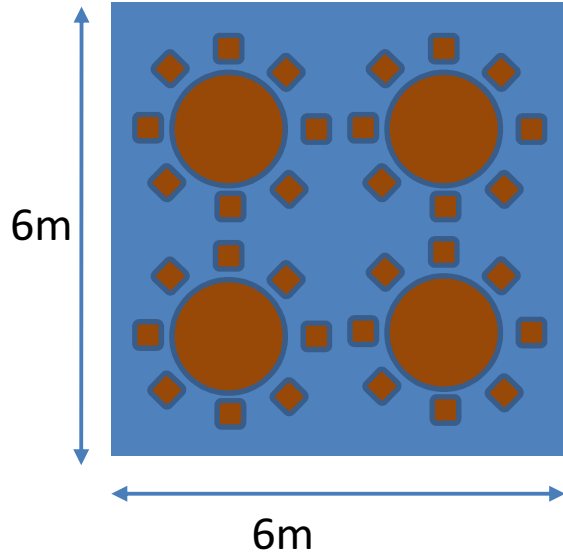

6m x 6m marquee – 20 to 40 guests

4 x 5ft round table,
8-10 seats per table

6 x 6ft trestle table,
6 seats per table

9 x 6ft trestle table,
6 seats per table