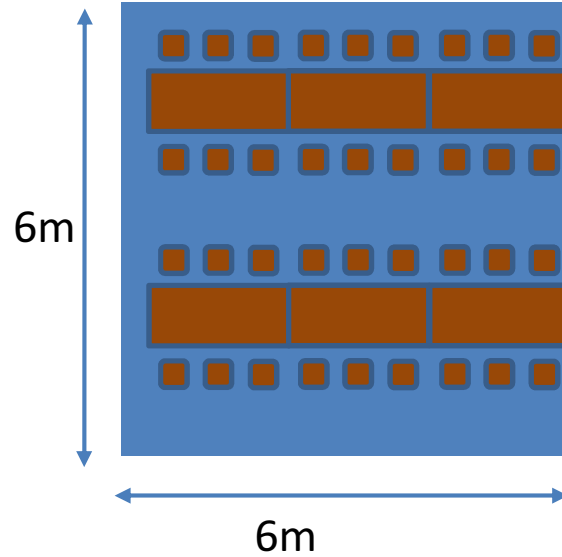

6m x 6m marquee – 20 to 40 guests

4 x 5ft round table,
8-10 seats per table

6 x 6ft trestle table,
6 seats per table

9 x 6ft trestle table,
6 seats per table