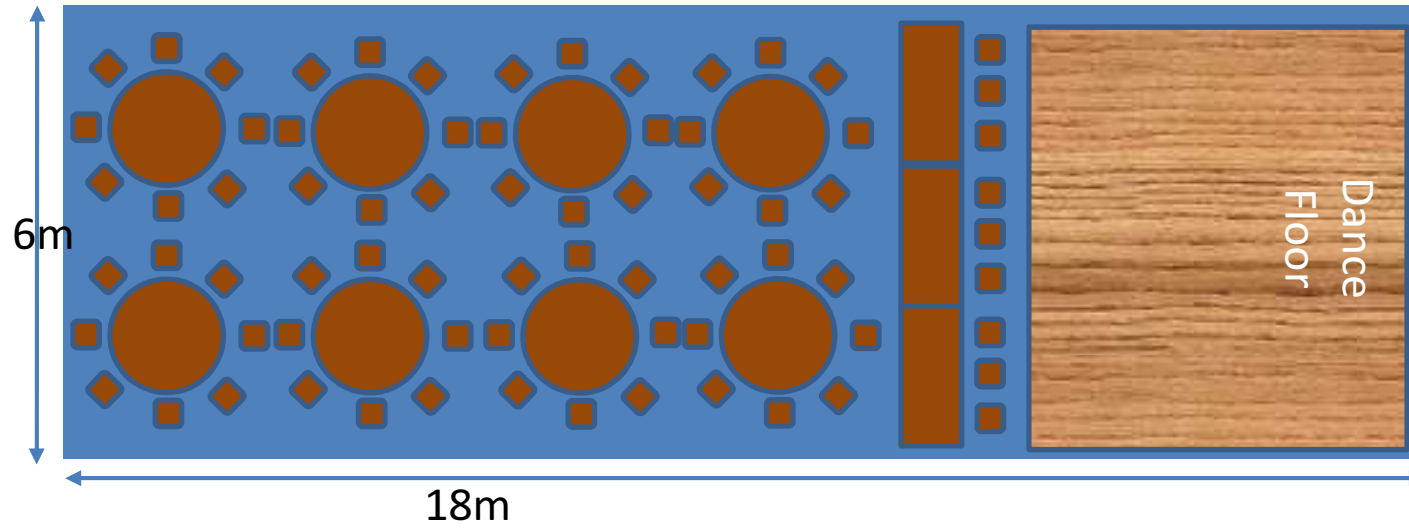

'Thurne' 18m x 6m marquee – 70 to 110 guests

8 x 5ft round table, 8-10 seats per table
+ Top table

12 x 6ft trestle table, 6 seats per table
& Top table