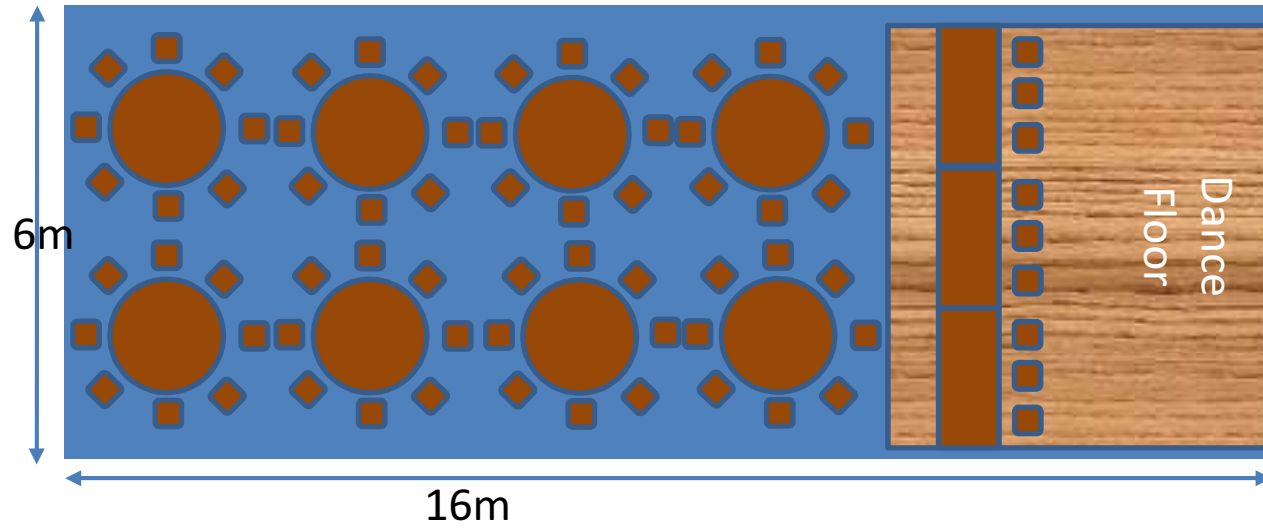

# 16m x 6m marquee – 65 to 100 guests

8 x 5ft round table, 8-10 seats per table  
+ Top table

14 x 6ft trestle table, 6 seats per table & Top table