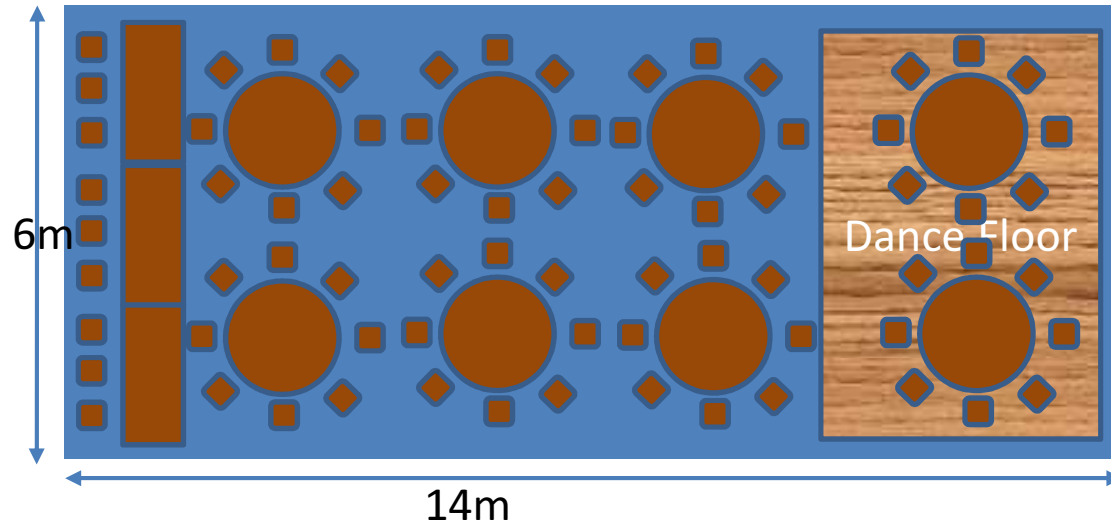

# 14m x 6m marquee – 65 to 90 guests

8 x 5ft round table, 8-10 seats per table  
+ Top table

12 x 6ft trestle table, 6 seats per table & Top table