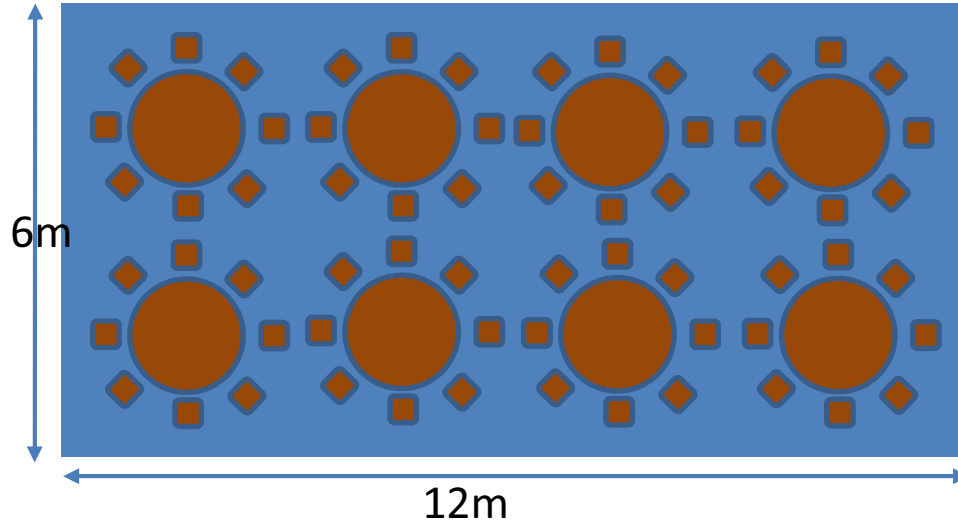

'Bure' 12m x 6m marquee – 60 to 80 guests

8 x 5ft round table,
8-10 seats per table

12 x 6ft trestle table,
6 seats per table

6 x 5ft round table,
8-10 seats per table

8 x 6ft trestle table,
6 seats per table