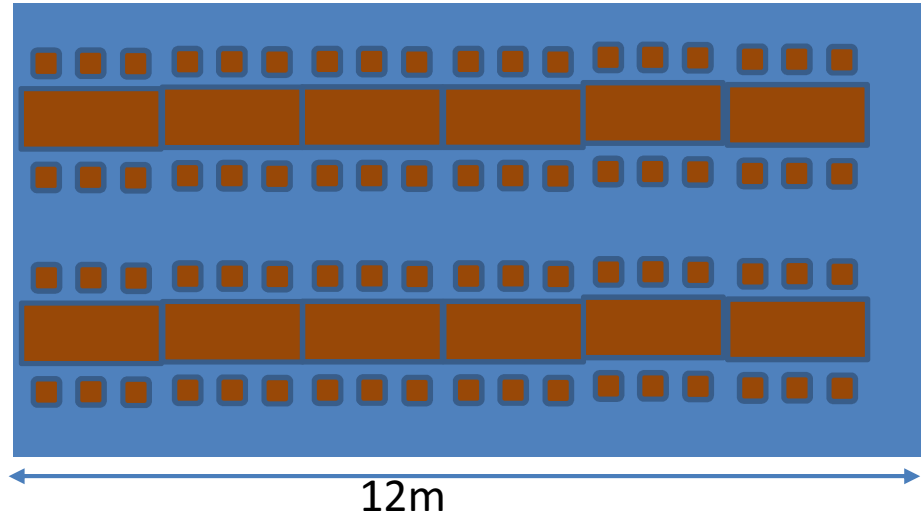

'Bure' 12m x 6m marquee – 60 to 80 guests

8 x 5ft round table,
8-10 seats per table

12 x 6ft trestle table,
6 seats per table

6 x 5ft round table,
8-10 seats per table

8 x 6ft trestle table,
6 seats per table