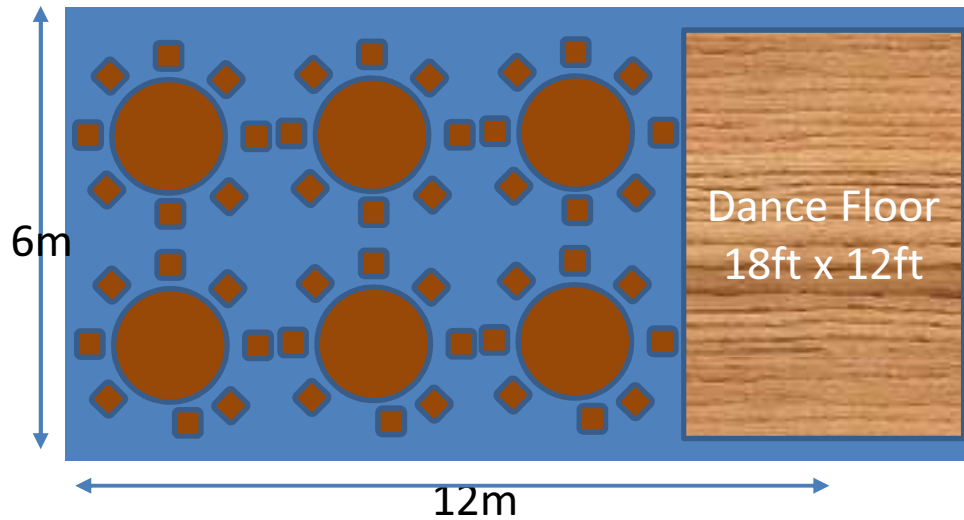

'Bure' 12m x 6m marquee – 60 to 80 guests

8 x 5ft round table,
8-10 seats per table

12 x 6ft trestle table,
6 seats per table

6 x 5ft round table,
8-10 seats per table

8 x 6ft trestle table,
6 seats per table