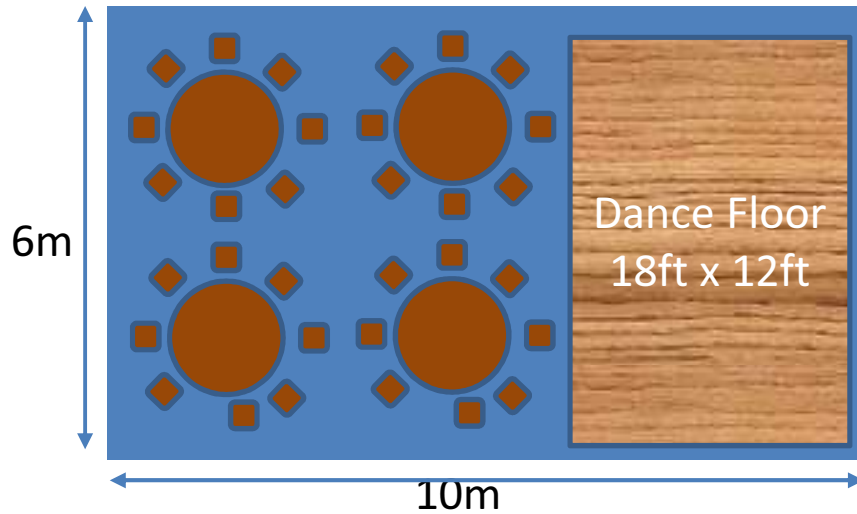

10m x 6m marquee – 50 to 65 guests

6 x 5ft round table,
8-10 seats per table

10 x 6ft trestle table,
6 seats per table

4 x 5ft round table,
8-10 seats per table

6 x 6ft trestle table,
6 seats per table