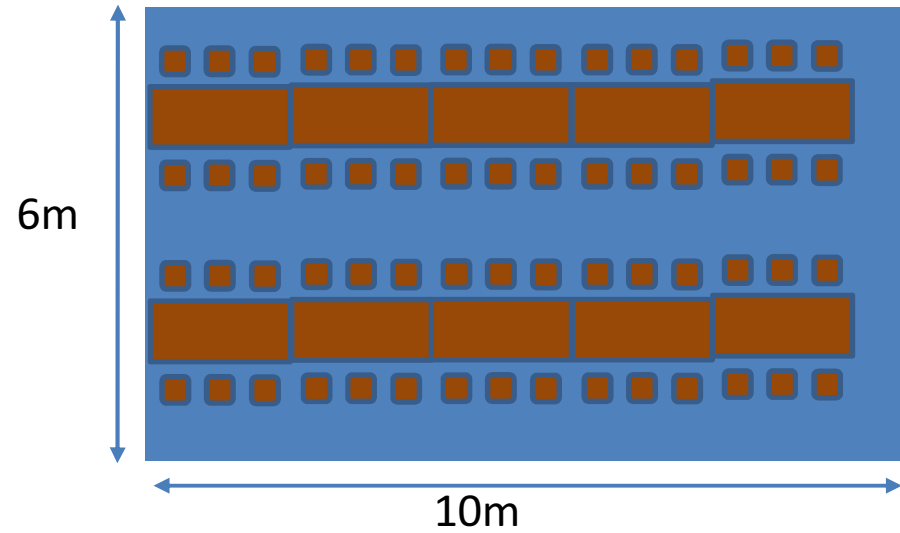

10m x 6m marquee – 50 to 65 guests

6 x 5ft round table,
8-10 seats per table

10 x 6ft trestle table,
6 seats per table

4 x 5ft round table,
8-10 seats per table

6 x 6ft trestle table,
6 seats per table